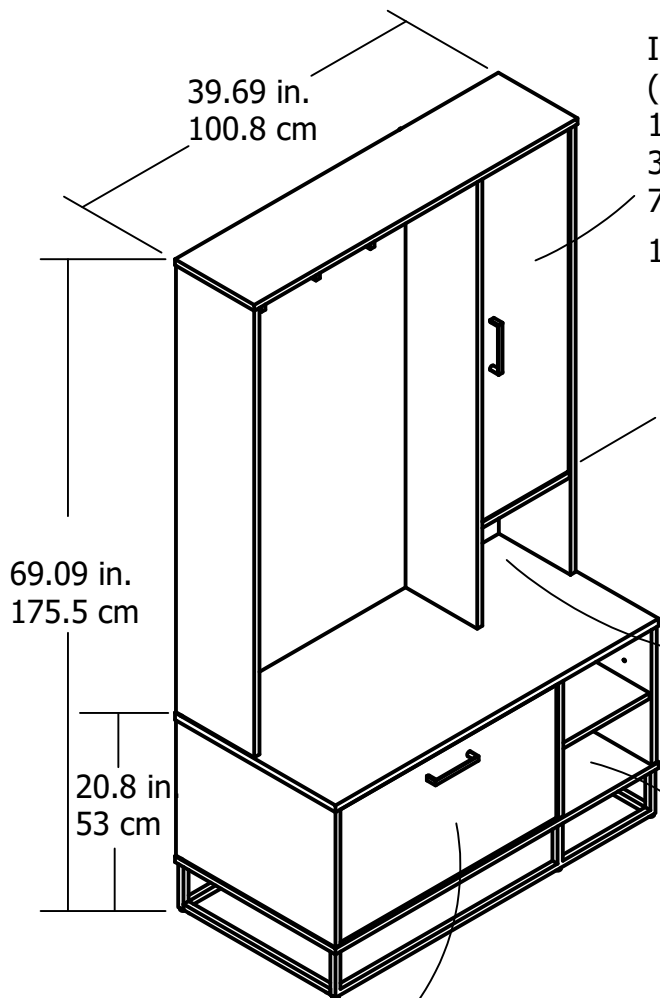

8774

Interior Storage dimensions:
(3) storage spaces (adj heights)
10.83 in. (27.5 cm) W
36.69 in. (93.2 cm) H
7.95 in. (20.2 cm) D
1.83 cubic feet

Hook Area dimensions:
26.73 in. (67.9 cm) W
47.60 in. (120.9 cm) H
8.78 in. (22.3 cm) D

19.69 in.
50.0 cm

Open Storage dimensions:
10.83 in. (27.5 cm) W
10.28 in. (26.1 cm) H
8.66 in. (22.0 cm) D
0.56 cubic feet

Interior Storage dimensions:
(2) storage spaces (adj heights)
10.83 in. (27.5 cm) W
14.49 in. (36.8 cm) H
18.7 in. (47.6 cm) D
1.68 cubic feet

Shoe storage dimensions:
25.7 in. (67.9 cm) W
14.49 in. (36.8 cm) H
18 in. (45.7 cm) D
3.8 cubic feet

Wood Breakdown: 92%
Total storage: 4.07 cubic feet

Overall Product Size:
39.69"W x 19.69"D x 69.09"H
100.8cm W x 50.0cm D x 175.5cm H

Maximum Weight Capacities
Unit Weight: 110 lbs. (49.9 kg)