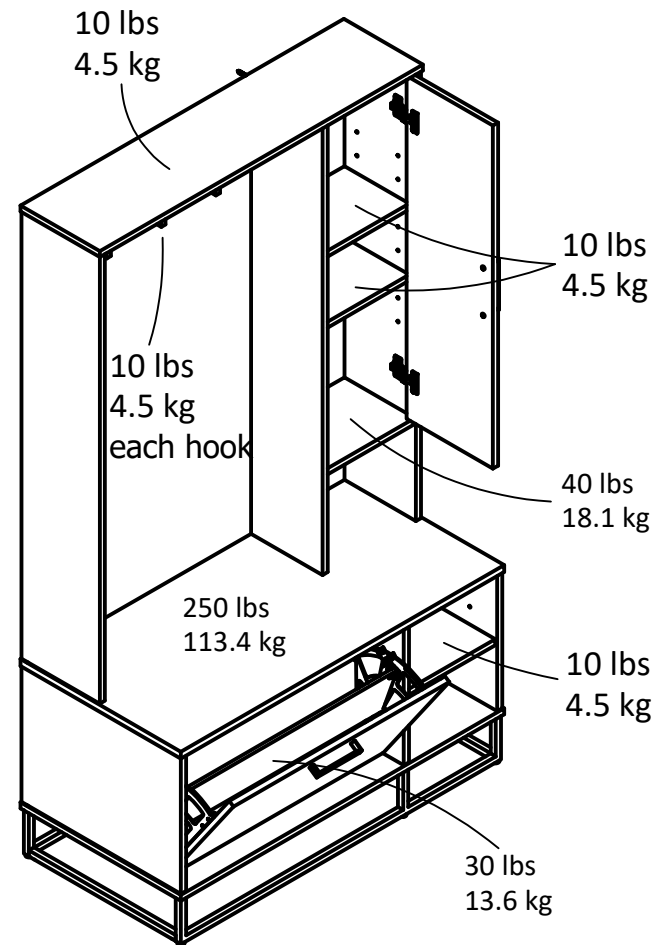

8774

Interior Storage dimensions:
(3) storage spaces (adj heights)
10.83 in. (27.5 cm) W
36.69 in. (93.2 cm) H
7.95 in. (20.2 cm) D
1.83 cubic feet

Hook Area dimensions:
26.73 in. (67.9 cm) W
47.60 in. (120.9 cm) H
8.78 in. (22.3 cm) D

19.69 in.
50.0 cm

Open Storage dimensions:
10.83 in. (27.5 cm) W
10.28 in. (26.1 cm) H
8.66 in. (22.0 cm) D
0.56 cubic feet

Interior Storage dimensions:
(2) storage spaces (adj heights)
10.83 in. (27.5 cm) W
14.49 in. (36.8 cm) H
18.7 in. (47.6 cm) D
1.68 cubic feet

Shoe storage dimensions:
25.7 in. (67.9 cm) W
14.49 in. (36.8 cm) H
18 in. (45.7 cm) D
3.8 cubic feet

Wood Breakdown: 92%
Total storage: 4.07 cubic feet

Overall Product Size:
39.69"W x 19.69"D x 69.09"H
100.8cm W x 50.0cm D x 175.5cm H

Maximum Weight Capacities
Unit Weight: 110 lbs. (49.9 kg)